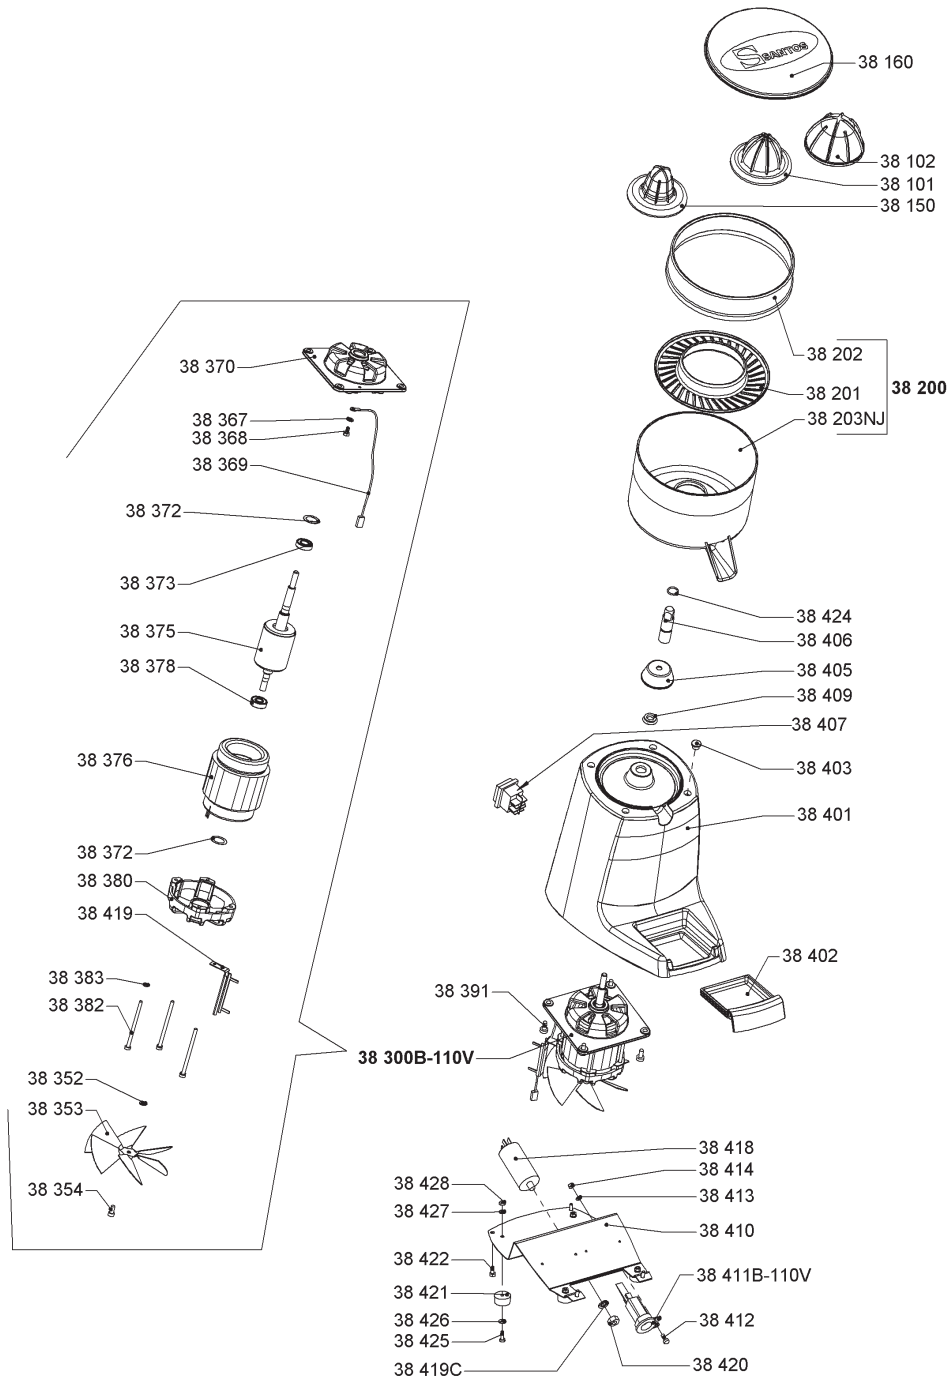

PARTS BREAKDOWN

ITEM	MODEL
39688	Santos 38

PARTS BREAKDOWN

ITEM	MODEL
39688	Santos 38

Item No.	Description	Position	Item No.	Description	Position	Item No.	Description	Position
40825	Orange + Lemon Cone for 39688	38101	73172	Washer AZ 4 Stainless Steel for 39688	38363	AC386	V Ring Gasket V10 for 39688	38409
40826	Grapefruit Cone for 39688	38102	73173	Ground Symbol for 39688	38364	73181	Bottom Plate for 39688	38410
40827	Lime Cone for 39688	38150	73174	Nut H M4 Stainless Steel for 39688	38365	73711	Power Cord with USA Plug for 39688	38411B
73160	Bowl Cover for 39688	38160	AC378	Screw H 4x8 Zn for 39688	38366	73183	Screw H M4x10 Stainless Steel for 39688	38412
AC377	Complete Plastic Bowl with Filter Grid + Ring for 39688	38200	AC379	Upper Flange for 39688	38370	73184	Washer AZ 4 Stainless Steel for 39688	38413
40828	Plastic Filter Grid for 39688	38201	AC380	Crinkle Washer	38372	73185	Nut H M4 Stainless Steel for 39688	38414
40829	Ornamental Ring-Anodized Aluminum for 39688	38202	AC381	Complete Rotor with Shaft for 39688	38375	73186	Capacitor 4 MF for 39688	38418
73708	Yellow Bowl for 39688	38203NJ	AC382	Stator Only 220-240V 50/60Hz for 39688	38376	73712	Washer AZ 8 for 39688	38419C
73709	Complete Motor 110V for 39688	38300B	AC383	Bearing 608 ZZ for 39688	38378	73188	Nut H M8 ZN for 39688	38420
73163	Complete Rotor with Shaft for 39688	38321	AC384	Lower Flange Only for 39688	38380	73189	Rubber Foot 22x10 for 39688	38421
73164	Bearing 6002 ZZ for 39688	38327	AC385	Screw CX 4x70 Zn for 39688	38382	73190	Screw H 4x10 ZN for 39688	38422
73710	Stator Only 100-120V 50/60Hz for 39688	38328B	73175	Painted Base Green for 39688	38401	73191	Screw H 5x10 ZN for 39688	38423
73166	Washer AZ 5 ZN for 39688	38352	40830	Black Drip Tray for 39688	38402	73192	O-Ring Seal for 39688	38424
73167	Fan for 39688	38353	73176	Protection Cap for 39688	38403	73193	Screw CB M4x12 ZN for 39688	38425
73168	Screw H M5x10 (Left Side) for 39688	38354	73177	V Ring Gasket V13 for 39688	38404	73194	Washer 4x10 for 39688	38426
73169	Washer AZ 4 ZN for 39688	38355	73178	Aluminum Cap for 39688	38405	73195	Washer AZ 4 ZN for 39688	38427
73170	Nut H M4 ZN for 39688	38357	73179	Squeezer Axle for 39688	38406	73196	Nut H M4 ZN for 39688	38428
73171	Screw H M4x10 Stainless Steel for 39688	38361	73180	Switch for 39688	38407			